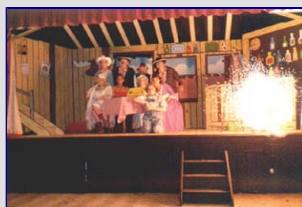

Bad Day At Black Frog Creek

Performed: July 1991 at St. Anne's Hall, Wandsworth

If anyone has any information about this production, please contact [site maintenance](#)

Production Photos (Click to enlarge)