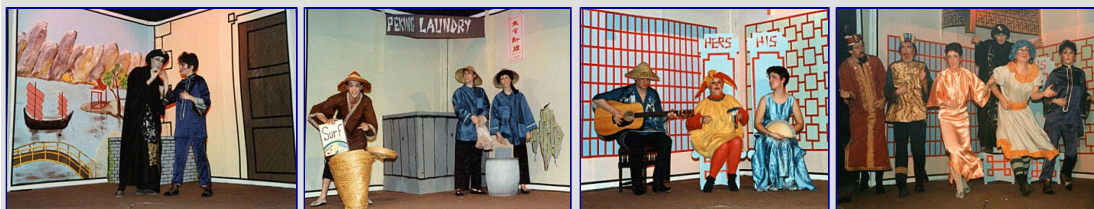

Aladdin

Performed: January 1990 at St. Anne's Hall, Wandsworth

If anyone has any information about this production, please email [site maintenance](#)

Production Photos (Click to enlarge)

[Back to Archive](#)